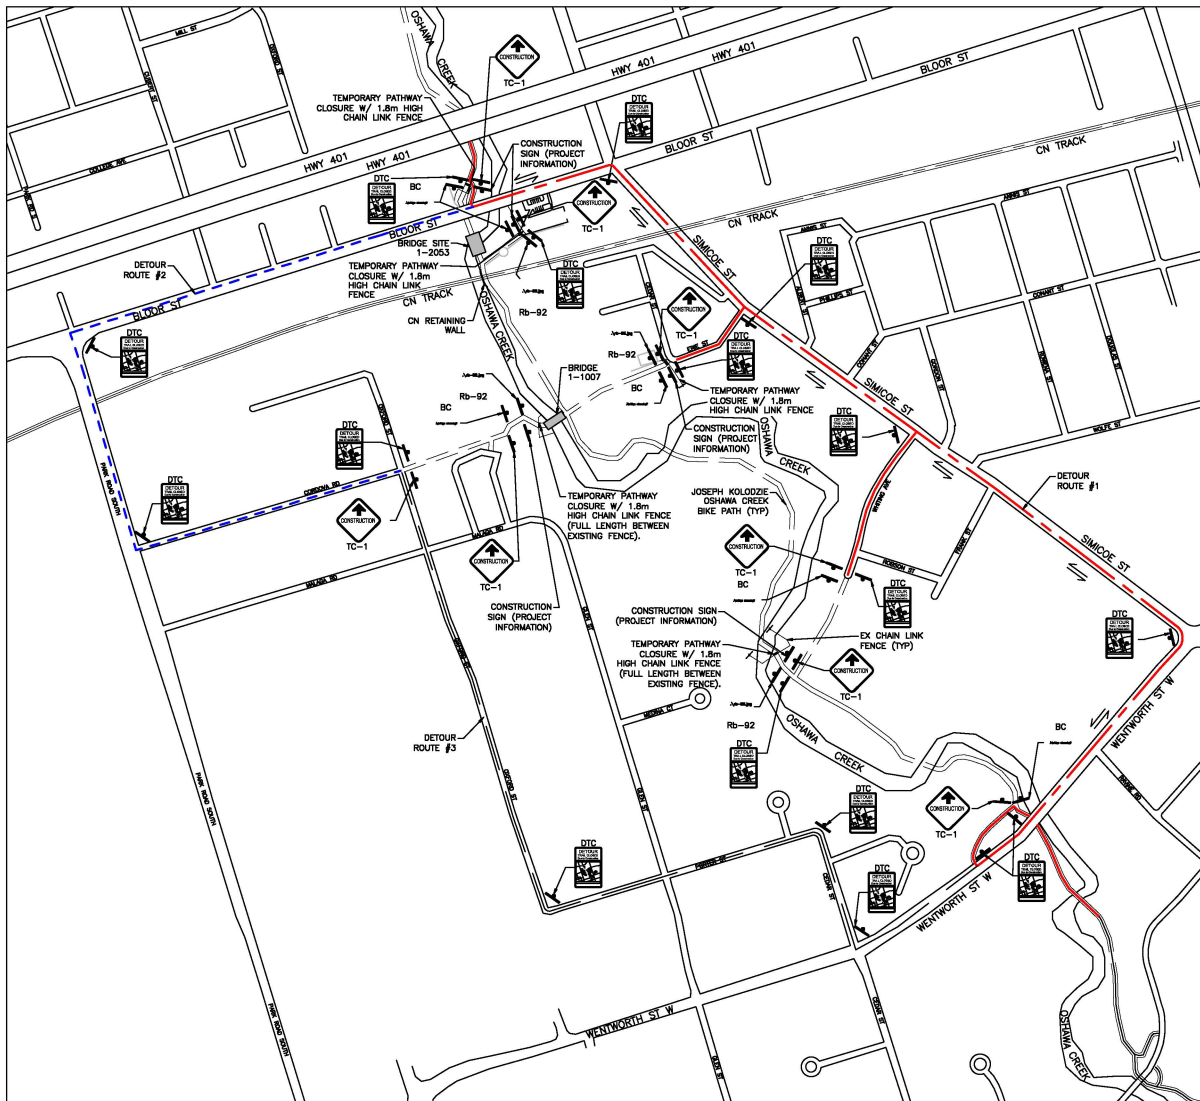

# DETOUR TRAIL CLOSED Due to Construction

For further information call:  
Service Oshawa  
905-436-3311 or [service@oshawa.ca](mailto:service@oshawa.ca)