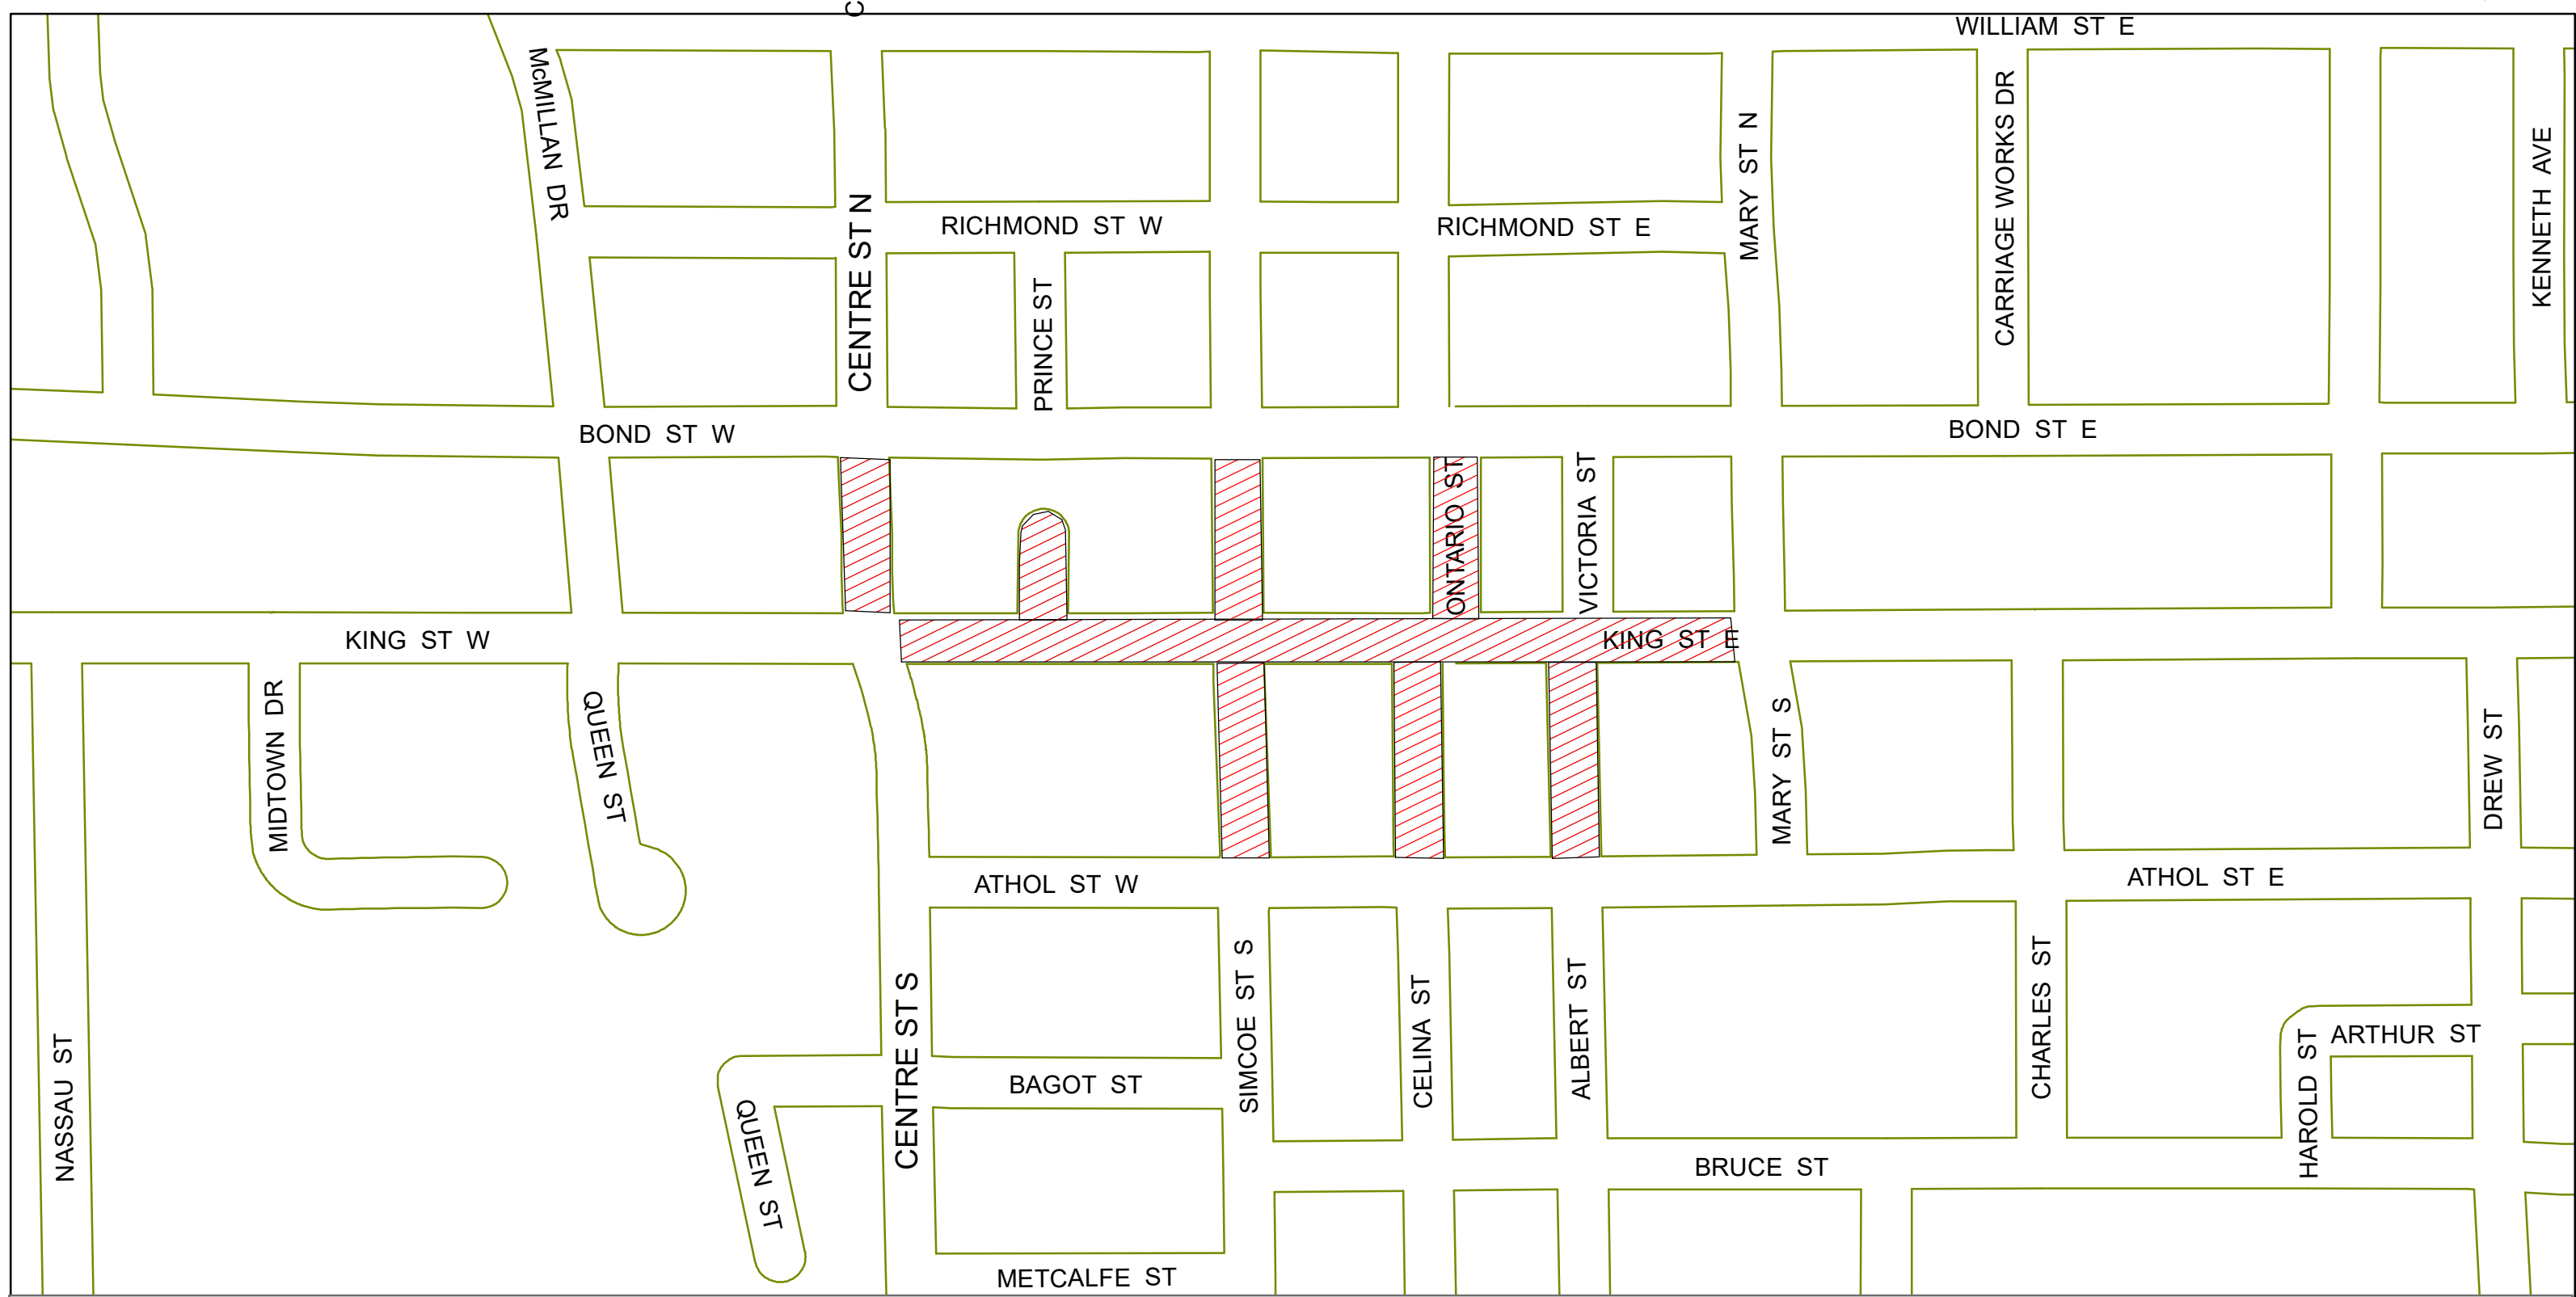

**Oshawa Tourism - Convergence Event**  
**Saturday, September 21, 2024**  
**Road Closure Map**

Road Closure Times: 7:00am – 11:55pm

**Location/Road Closures:**

- King St between Mary St. and Centre St.
- Centre St. between Bond and King
- Prince St North of King, South of Bond

- Ontario St. between Bond St. and King St.
- Celina St. between King St. and Athol St.
- Albert St. between King St. and Athol St.
- Simcoe St. between Bond and Athol St.

**Note:** Bond remains open  
 Athol remains open